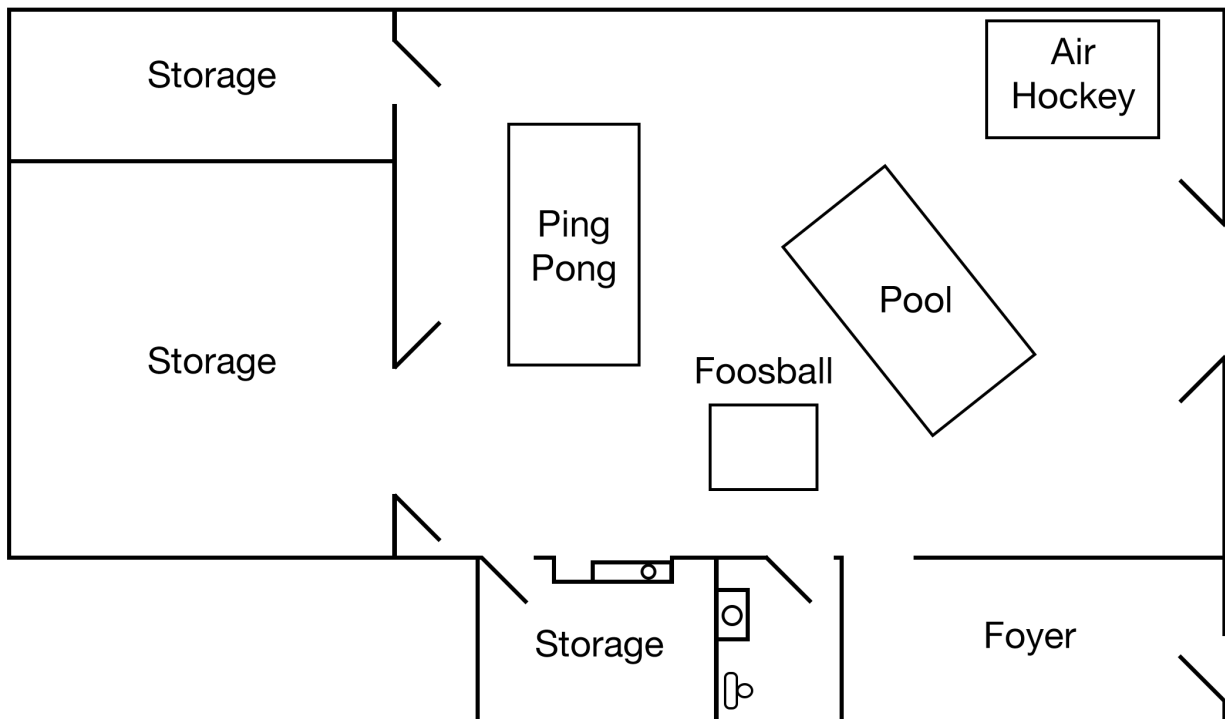

FLOOR PLAN

Camp Mini-Yo-We

Portage Room (Games Room Set-Up)

This floor plan is to give group leaders an idea of what the Portage Room looks like when set up in the games room configuration.

Notes:

- Space includes a washroom, drinking fountain and kitchenette
- Available games include ping-pong, foosball, pool, and air hockey. Please confirm availability before arrival.