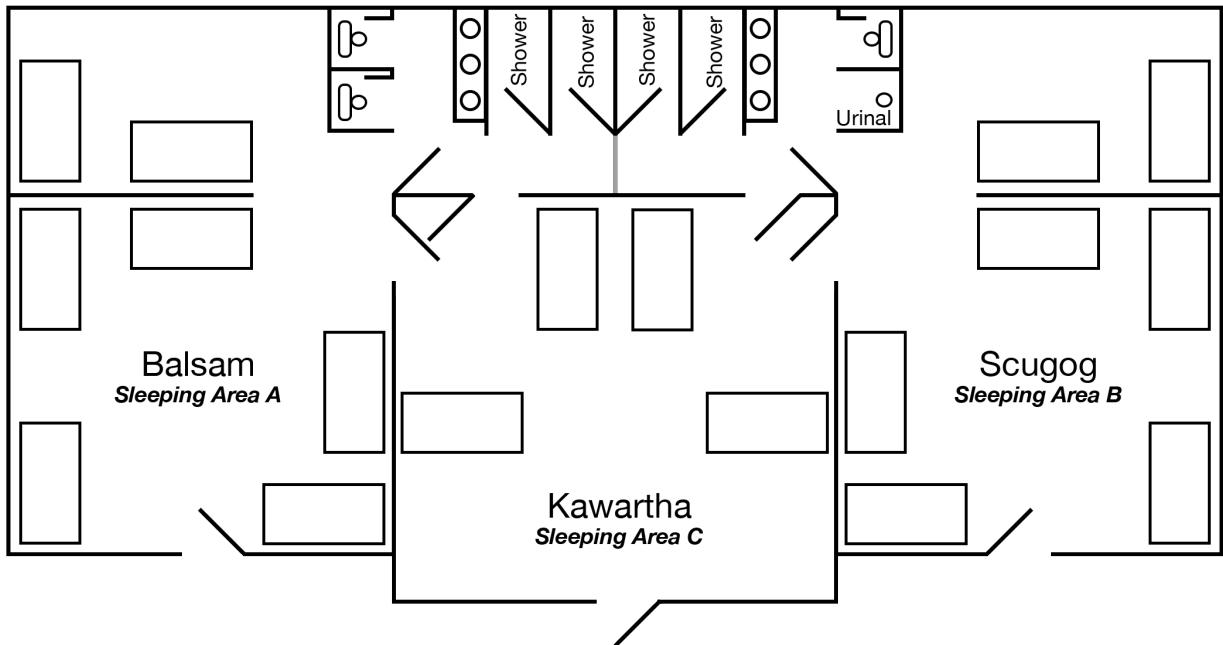

FLOOR PLAN

Camp Mini-Yo-We

Year-Round Cabin 4

This floor plan is to give group leaders an idea of what our Year-Round Cabin 4 looks like and how it accommodates guests.

Notes:

- Year-Round Cabin 4 has a total of 18 bunk beds (36 beds total)
 - Balsam (Area A) = 7 bunk beds (14 beds)
 - Scugog (Area B) = 7 bunk beds (14 beds)
 - Kawartha (Area C) = 4 bunk beds (8 beds)
- Both Balsam and Scugog have 2 bunk beds separated by a partial wall allowing privacy for leaders staying in the same room as guests.
- The grey line dividing the two bathrooms is a lockable door allowing for the two sleeping areas to be connected or divided.