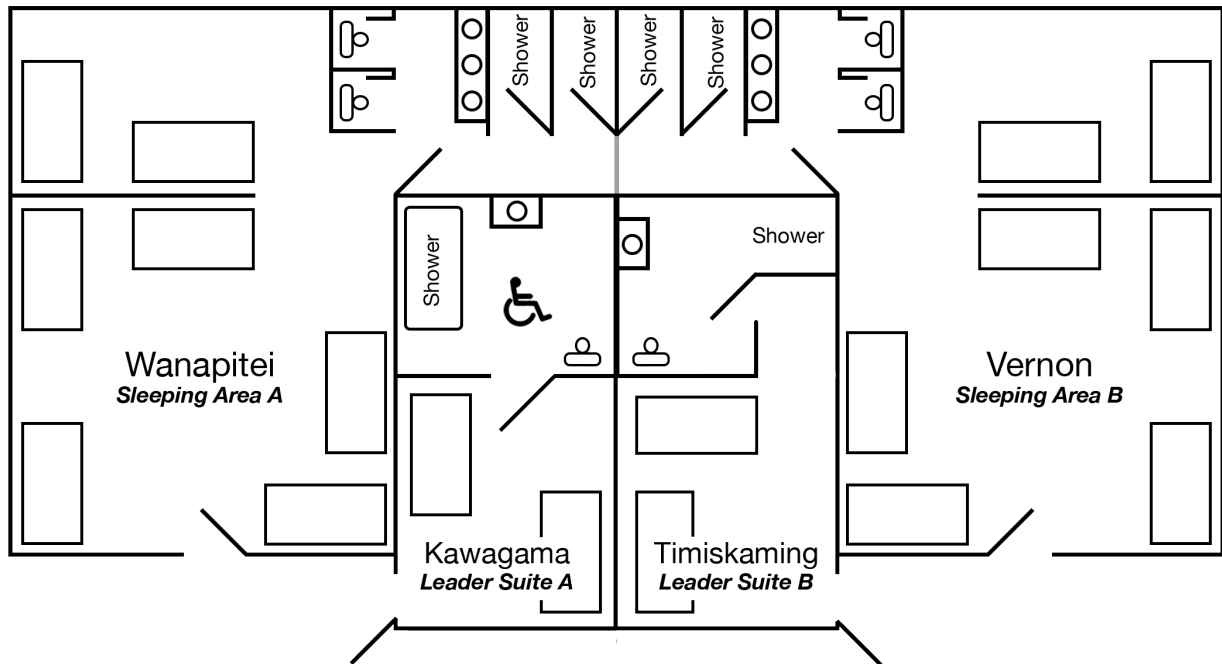

FLOOR PLAN

Camp Mini-Yo-We

Year-Round Cabin 3

This floor plan is to give group leaders an idea of what our Year-Round Cabin 3 looks like and how it accommodates guests.

Notes:

- Year-Round Cabin 3 has a total of 14 bunk beds (28 beds total) for guests and an additional 4 bunk beds (8 beds total) in our leader suites.
 - Wanapitei (Sleeping Area A) = 7 bunk beds (14 beds)
 - Vernon (Sleeping Area B) = 7 bunk beds (14 beds)
 - Kawagama (Leader Suite A) = 2 bunk beds (4 beds)
 - Timiskaming (Leader Suite B) = 2 bunk beds (4 beds)
- Both Wanapitei and Vernon have 2 bunk beds separated by a partial wall allowing privacy for leaders staying in the same room as guests.
- The grey line dividing the two bathrooms is a lockable door allowing for the two sleeping areas to be connected or divided.
- Kawagama (Suite A) is fully accessible by wheelchair with both an accessible ramp and washroom.