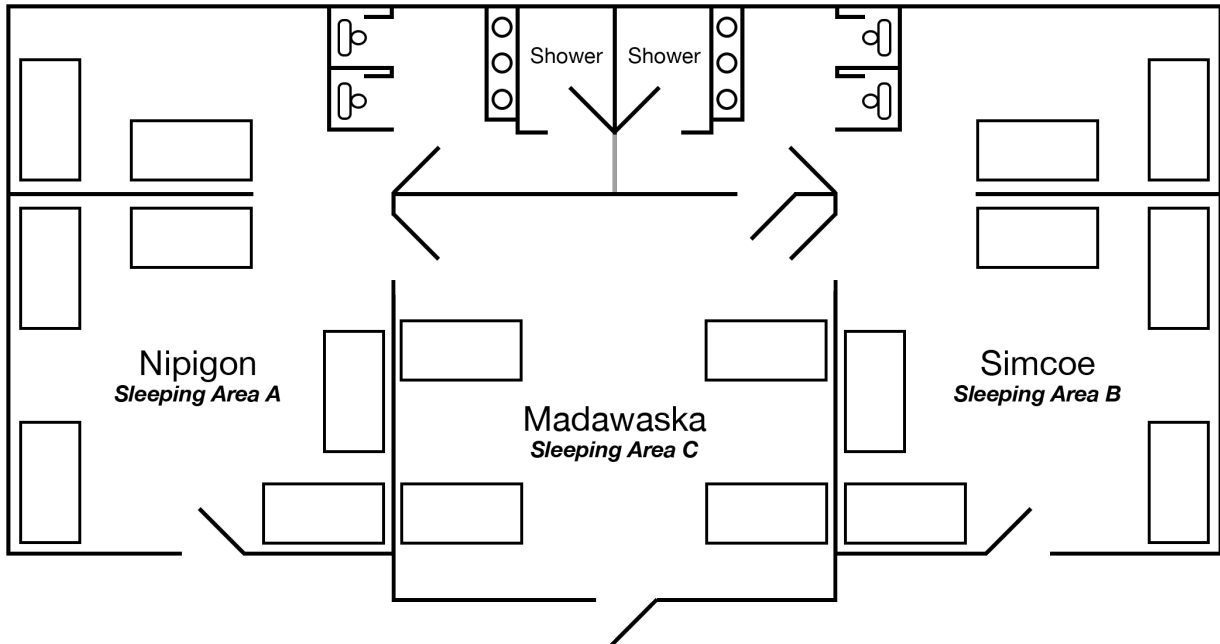

FLOOR PLAN

Camp Mini-Yo-We

Year-Round Cabin 1

This floor plan is to give group leaders an idea of what our Year-Round Cabin 1 looks like and how it accommodates guests.

Notes:

- Year-Round Cabin 1 has a total of 18 bunk beds (36 beds total)
 - Nipigon (Sleeping Area A) = 7 bunk beds (14 beds)
 - Simcoe (Sleeping Area B) = 7 bunk beds (14 beds)
 - Temagami (Sleeping Area C) = 4 bunk beds (8 beds)
- Both Nipigon and Simcoe have 2 bunk beds separated by a partial wall allowing privacy for leaders staying in the same room as guests.
- The grey line dividing the two bathrooms is a lockable door allowing for the two sleeping areas to be connected or divided.